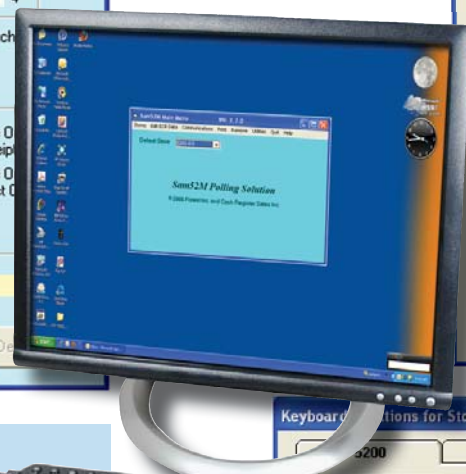

SAM Series

Polling Software for Your SAM4s Electronic Cash Register

PLU Programming For Store : GNG-8-0

PLU Lookups
PLU# 00000000000001 Descriptor FOOD

Groups
1 2 3
1 0 0

TAX
☒ 1 ☒ 3
☐ 2 ☐ 4

PLU#	Descriptor	Price	Auto Tare	Linked PLU	Mix and Match
1	FOOD	$1.00	0	0	0

☒ Preset ☐ Single Item ☐ Scalable ☐ Do Not Reset Counter After Z Report
☒ Preset Override ☐ Compulsory Non-Add# ☐ Auto Scale ☐ Preset Override In MGR Control
☒ Food Stamp ☐ Gallonage ☐ Condiment
☐ Negative ☐ Inventory Item ☐ Compulsory Condiment
☐ Hash ☐ Disable ☐ Disable Promo

Print PLU
☒ On Receipt ☒ Price On Receipt
☒ On Display ☒ Price On Guest Card
☒ On Check ☒ Price On Journal

Total Active PLUs = 117

Save Add PLU Edit PLU

Print Daily Poll File

Polling Date: 02/01/2008 Report Type: PLU Key Lock Mode: Store to Display: SHOWROOM
Grid Lines: White/Gray ☐ Zero Skip Load Table Print Table

PLU#	Count	Amount
000SHOWROOM/05-01-2008/08:56:35		
0021/PLU		
Relly's Burger 00000000000001	11.00	87.45
$0.75 00000000000002	0.00	0.00
$1.00 00000000000003	0.00	0.00
$1.25 00000000000004	0.00	0.00
$1.50 00000000000005	0.00	0.00
$2.00 00000000000006	0.00	0.00
$2.25 00000000000007	0.00	0.00
$2.50 00000000000008	0.00	0.00
$2.75 00000000000009	0.00	0.00
$3.10 00000000000010	0.00	0.00

All PLU options are conveniently organized on a single screen. Quickly find PLUs by number or descriptor.

Polling Setup File for Store : GNG-8-0

File	X1	Z1	X2	Z2
Financial	☐	☒	☐	☐
Time	☐	☒	☐	☐
PLU	☐	☒	☐	☐
Clerks	☐	☐	☐	☐
Groups	☐	☐	☐	☐
Day	☐	☐	☐	☐
Stock	☐	☐	☐	☐
Open Check	☐	☐	☐	☐

Exit

Automate unattended polling by defining reports to be polled in distinct polling sessions.

Predefined Polling Sessions:
SAM52M Allows two predefined sessions.
SAM650 Allows one predefined session.

Keyboard Legend for Store: SHOWROOM

1	2	3	4	5	6	7	8	9
OFFED	JFEED	RCPT ON/OFF	BREADE D	CHEESE BALLS	MOZZ STICKS	FRENCH FRIES	HAMBU RGER	CALIFO RRIA
10	DINNER SALAD	HAM & CHEESE	PIZZA POPPER	MINI TACOS	TATOR TOTS	CHEESE BURGE	PATTY MELT	
25	CHEF SALAD	JALAPE NI	ZUCCHI CORN	MINI WAFFLE	DBL FRIES	MUSHR QOM		
50	ROY'S PLU	1/2 GARLIC	POTATO SKINS	ONION RINGS	BAC CHEESE D	GRILLE		
75	GIZZAR	ONION PEDDLE	BOURB ON ST	WISCON SIN	DBL BAC	GRILLE D HAM &		
100	EXTRA SAUCE	CHICKE N	POPCO RN	DRUMM IES	GILY BURGE	SWISS HOUSE		
7	$2.00	$4.25	SOUP TOAST	HOT WINGS	SHRIMP CORN	MINI FISH SANDWI	PIZZA BURGE	
8	$2.25	$5.50	TURKEY SANDWI	HAM SANDWI	OPEN OPEN	TURKEY HAMBU RGER	CORDO N BLUE	
9	$2.50	$6.00	KIDS HAMBU	KIDS CHICKE	KIDS MINI	SPECIAL FRENCH	ADD O-RING	NON-TA WAFFLE X
10	$2.75	$6.50	KIDS POPCO	KIDS GRILLE	KIDS DRUMM	SPECIAL $1 TATOR	FRENCH LUNCH SPECIAL	

Exit Print Grid Yellow Cells Cannot Be Changed Set Cell to Blank Function Keys Kelly's Burger Set Macro Cell to Keyboard Cell

Screens differ by model and model specific features. SAM52M screens are shown as examples.

Use SAM Series Software to design and print a keyboard legend sheet for SAM4s flat keyboard ECRs or keychecks for raised keytop ECRs.